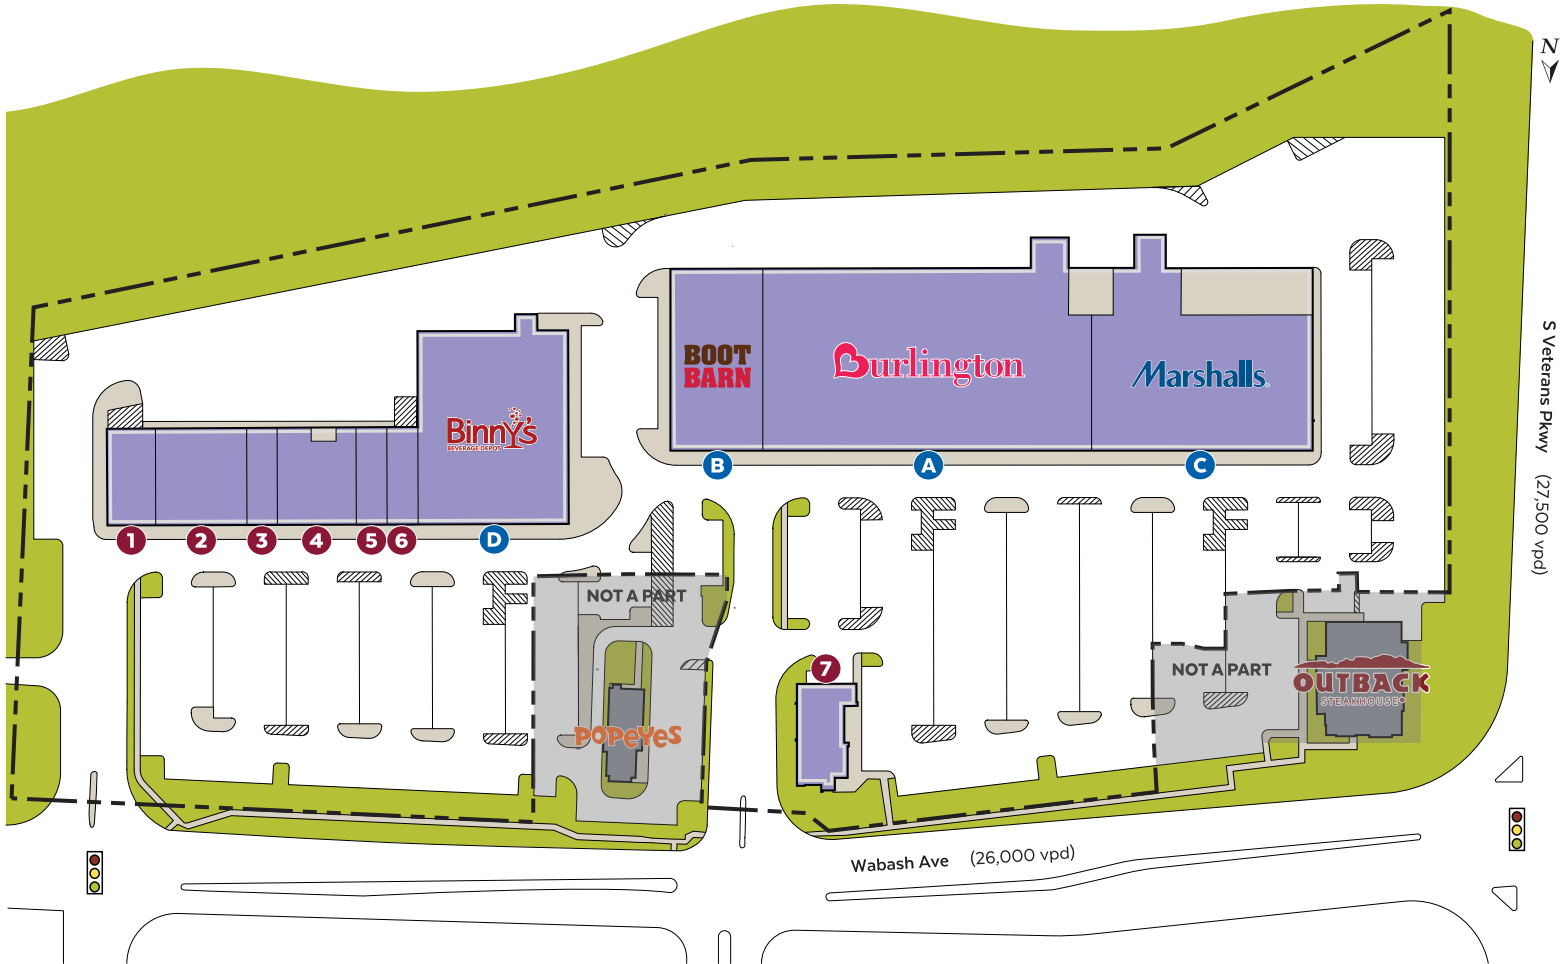

# ► SHERWOOD PLAZA

Wabash Avenue @ South Veterans Pkwy in Springfield, Illinois 62704

## FULLY LEASED CENTER

### Tenant List

Tenant	Address	SF/Acres
A  Burlington	2530 Wabash Ave	
B  Boot Barn	2500 Wabash Ave #100	
C  Marshalls	2560 Wabash Ave	
D  Binny's Beverage Depot	2940 Wabash Ave	
1  Orange Theory Fitness	2450 Wabash Ave	

### Tenant List ( continued )

Tenant	Address	SF/Acres
2  Mosser's Shoes	2460 Wabash Ave	
3  Credit Union 1	2500 Wabash Ave	
4  Laguna Brava Mexican Restaur	2466 Wabash Ave	
5  Nothing Bundt Cakes	2476 Wabash Ave	
6  Red Wing Shoes	2482 Wabash Ave	
7  CoreLife Eatery	2580 Wabash Ave	