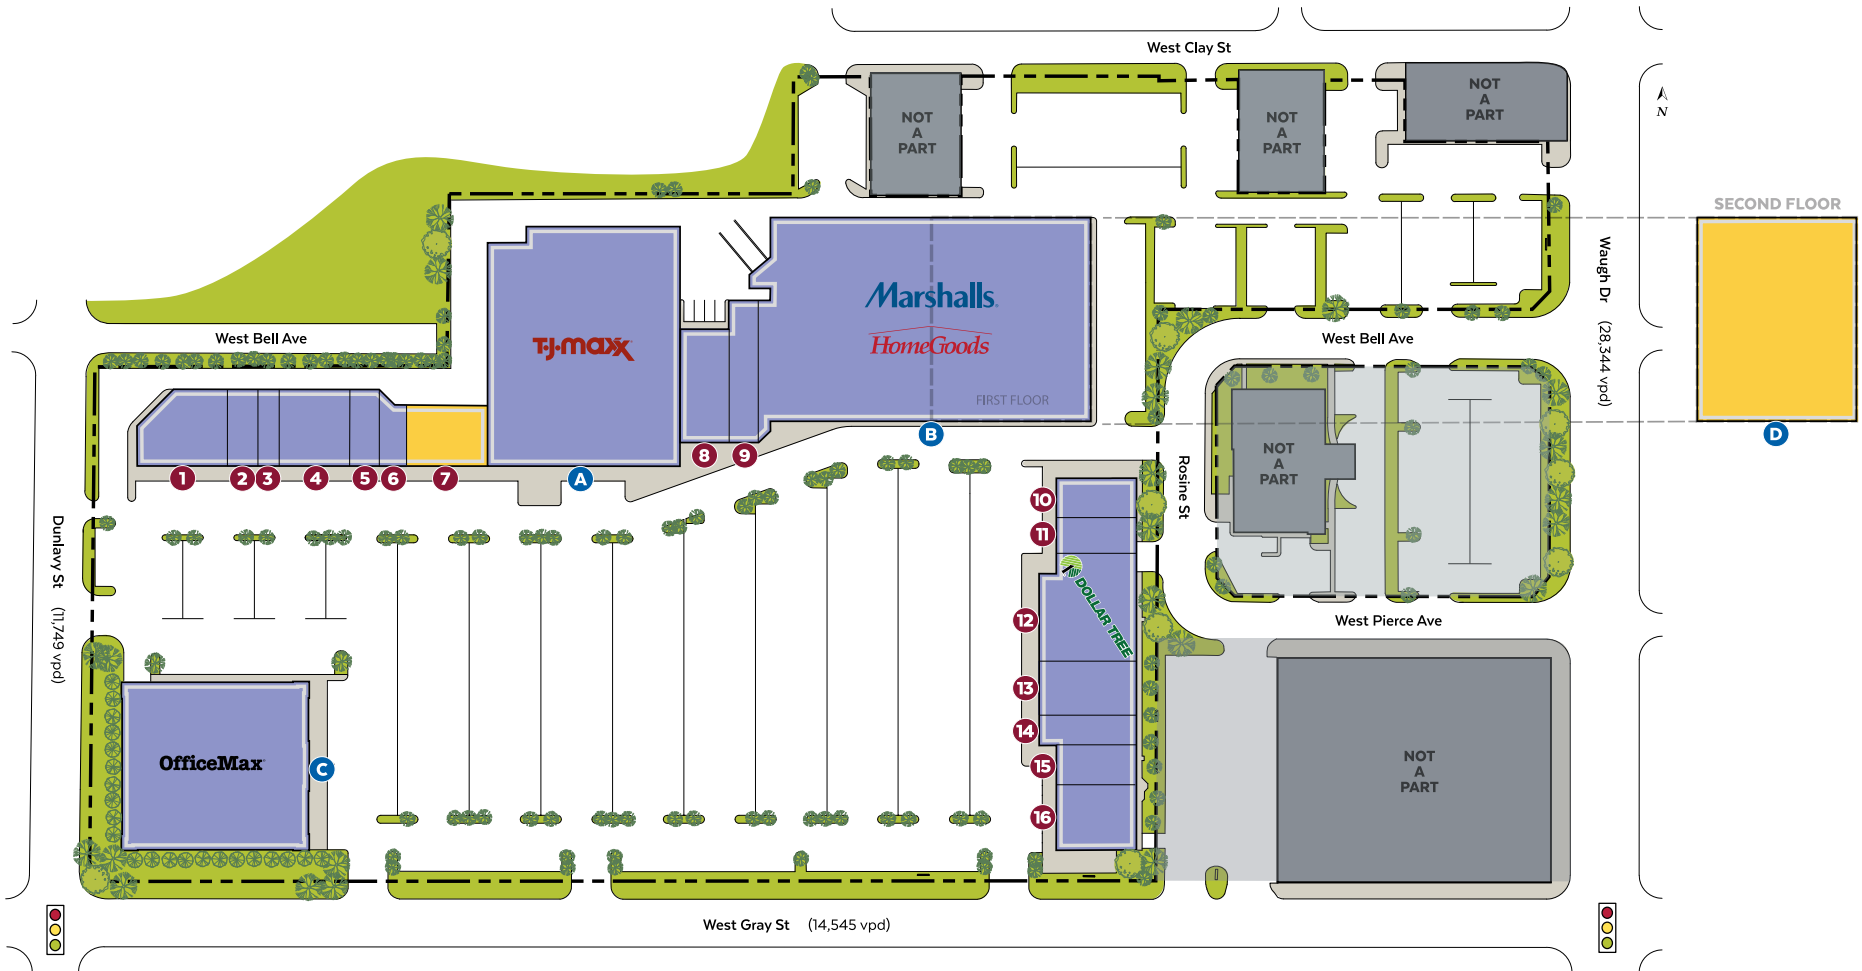

► RIVER OAKS PLAZA

West Gray St @ Waugh Dr in Houston, Texas 77019

25,773 SF • 4,301 SF

■ AVAILABLE   ■ LEASE PENDING   ■ EXECUTED

Carson Wilson
713-693-1407
cwilson@frpltd.com

Channing Fatjo
713-693-1460
cfatjo@frpltd.com