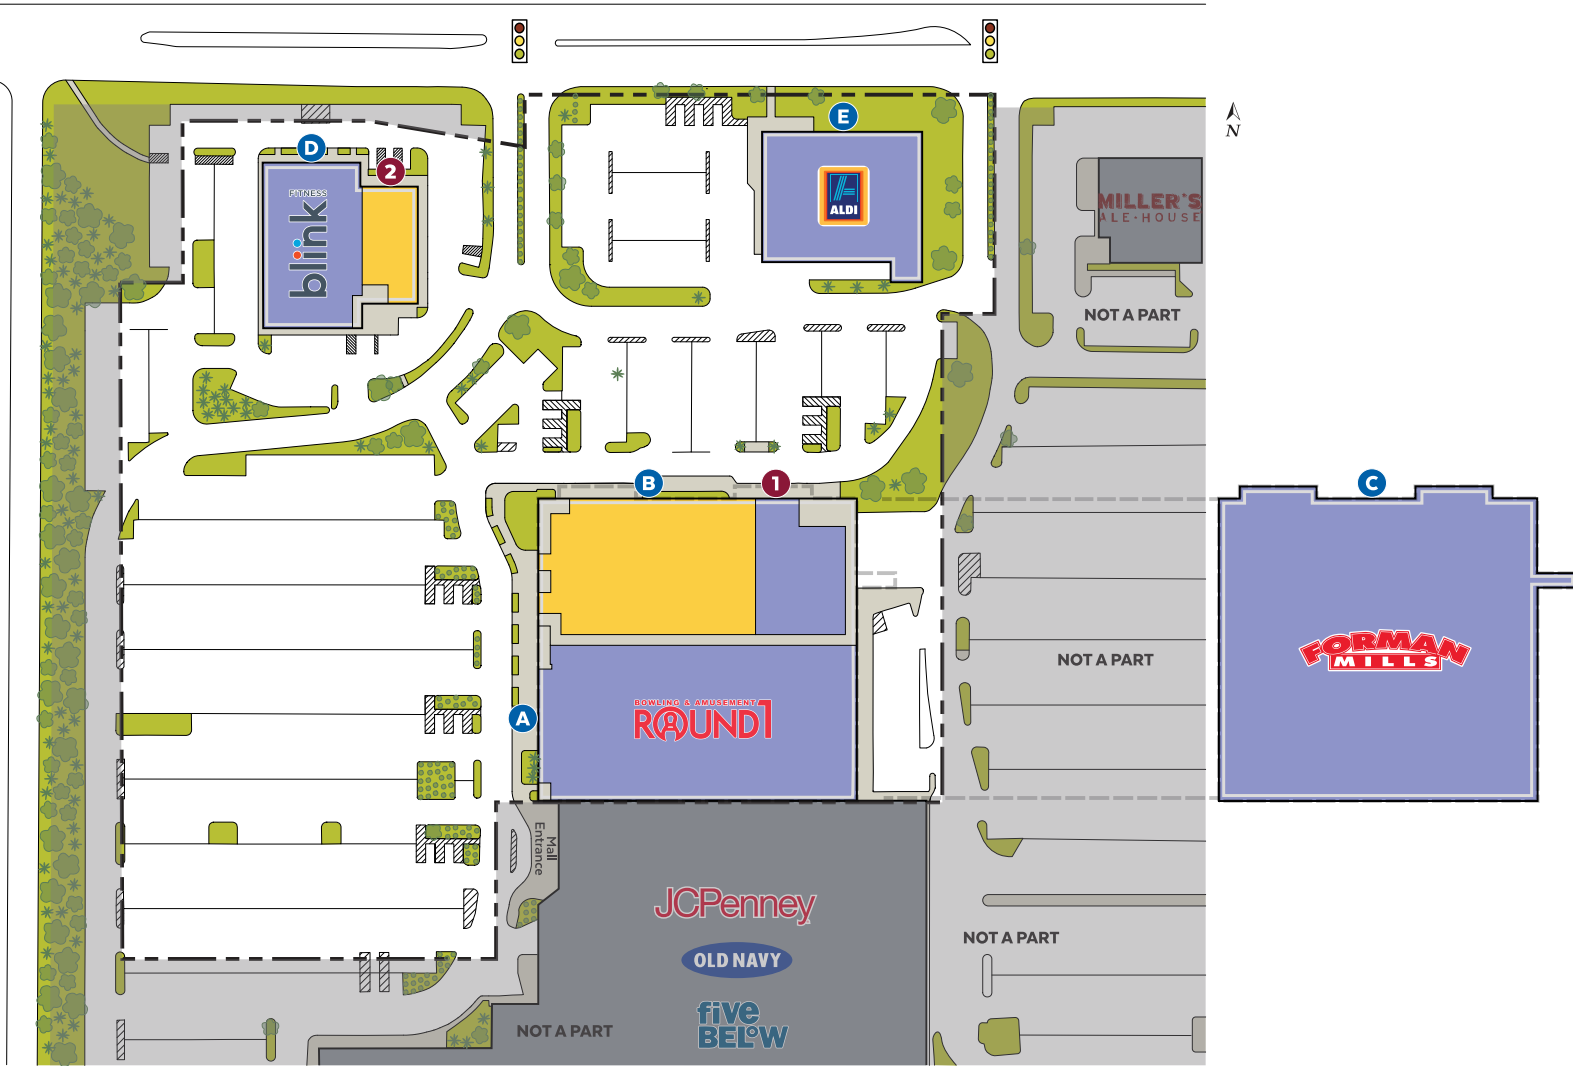

# ▶ NORTH RIVERSIDE PARK COLLECTION

Cermak Rd @ Harlem Avenue in North Riverside, Illinois 60546

25,502 SF • 5,601 SF

## Tenant List

Tenant	Address	SF/Acres
A  Round 1	7503 Cermak Rd #B	
B  AVAILABLE	7503 Cermak Rd	25,502
C  Forman Mills	7503 Cermak Rd	

## Tenant List ( continued )

Tenant	Address	SF/Acres
D  Blink Fitness	7509 Cermak Rd #A	
E  ALDI	7517 Cermak Rd	
1  Amita Health	7503 Cermak Rd	
2  AVAILABLE	7509 Cermak Rd #B	5,601

Available    Lease Pending    Executed