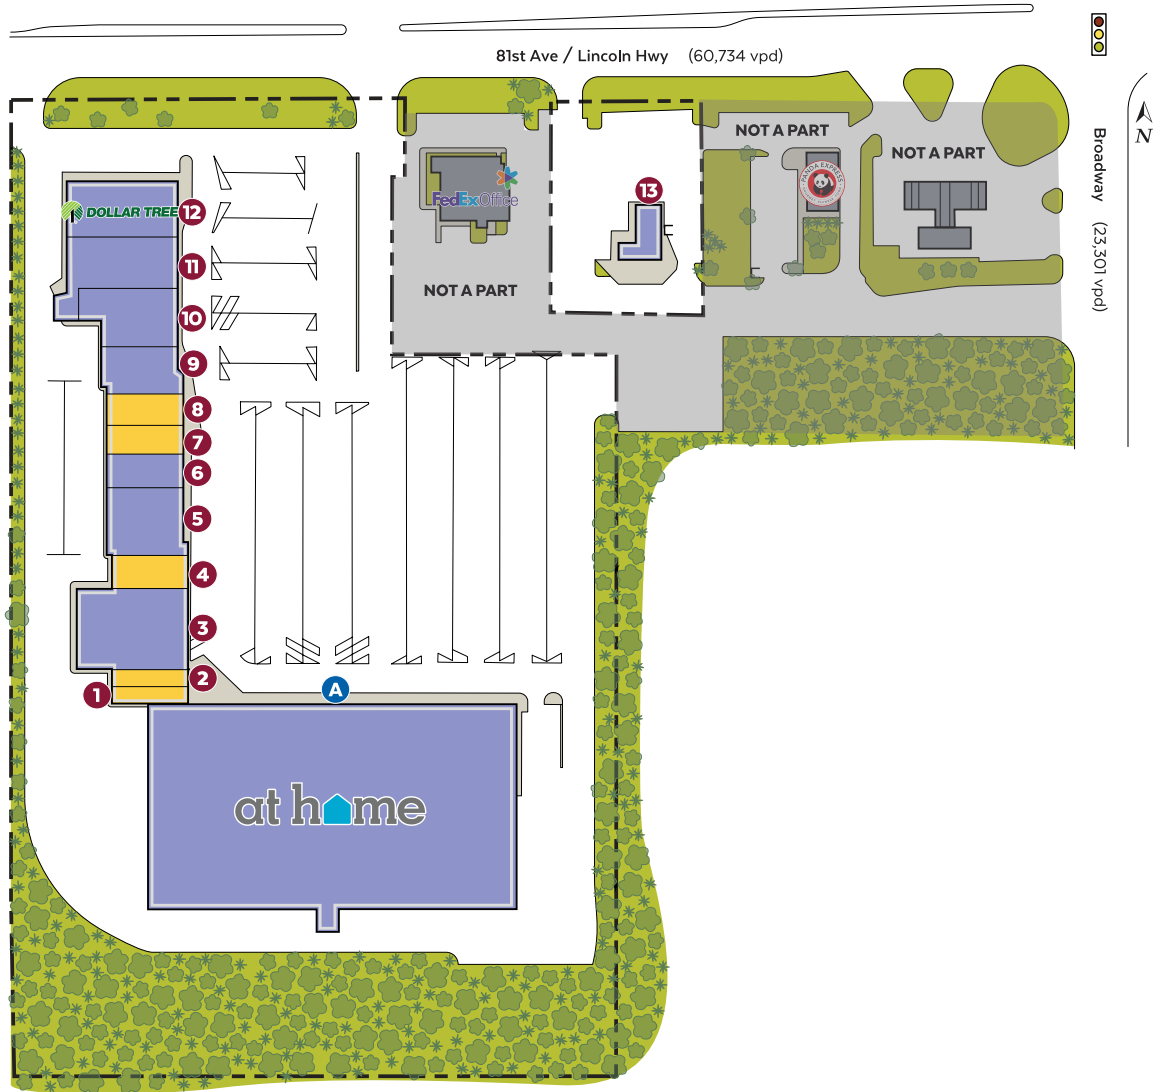

► BROADWAY CENTER

Lincoln Highway @ Broadway in Merrillville, Indiana 46410

3,615 SF • 1,621 SF • 1,610 SF • 1,600 SF • 1,514 SF

Tenant List

Tenant	Address	SF/Acres
A At Home	101 W Lincoln Hwy	
1 AVAILABLE	W Lincoln Hwy	1,514
2 AVAILABLE	W Lincoln Hwy	1,610
3 Furniture Center	223 W Lincoln Hwy	
4 AVAILABLE	W Lincoln Hwy	3,615
5 Rainbow	241 W Lincoln Hwy	
6 Palace Nail Spa	255 W Lincoln Hwy	

Tenant List (continued)

Tenant	Address	SF/Acres
7 AVAILABLE	257 W Lincoln Hwy	1,600
8 AVAILABLE	W Lincoln Hwy	1,621
9 Sherwin-Williams	263 81st Ave	
10 La Carreta Restaurant	269 81st Ave	
11 UMA Foods	283 81st Ave	
12 Dollar Tree	295 81st Ave	
13 Speedy Check Cashers	71 81st Ave	